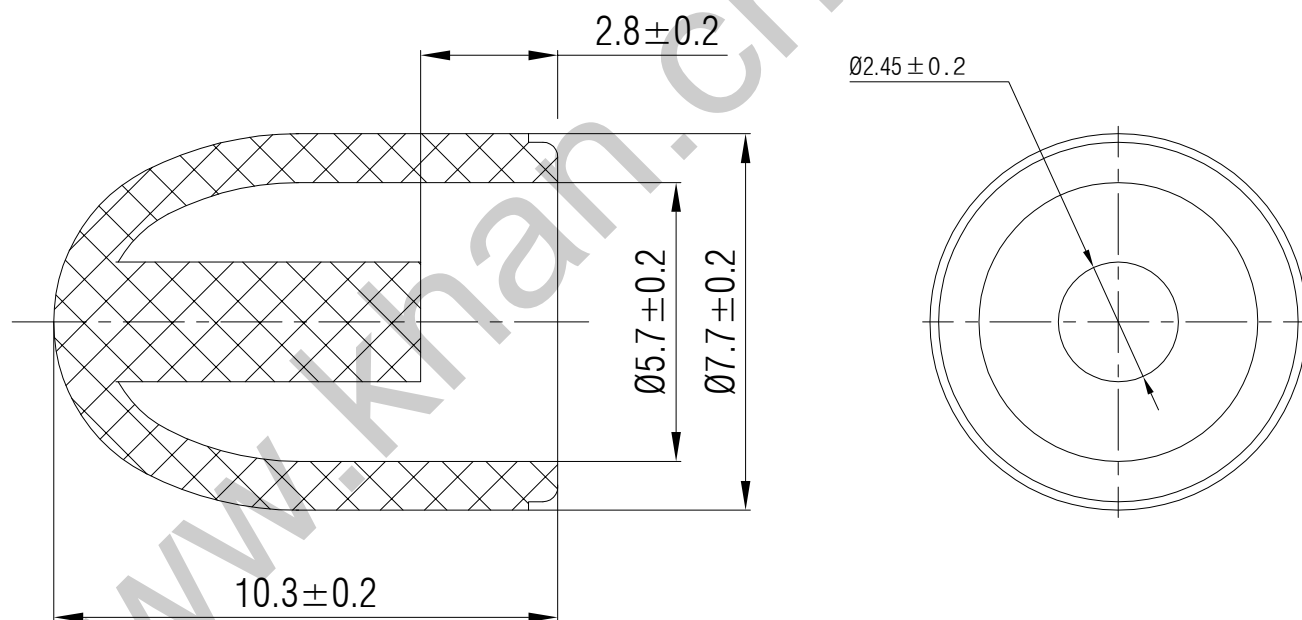

SWITCH CAP
P/N:SC004

Materials ABS,PC

Color Black
(OEM AVAILABLE)

Packaging

Bulk Package

Inner Package: Plastic bag

Outer Package: Carton

WENZHOU KHAN ELECTRONIC

VERSION		PROJECTION	DESIGNED	Wei Lin
KH14FE22E			CHECKED	ZhongJu Peng
SCALE	SIZE	 Dimensions are shown:mm(inches)	APPROVED	Johan Xu
5:1	A4		2022.05.11	